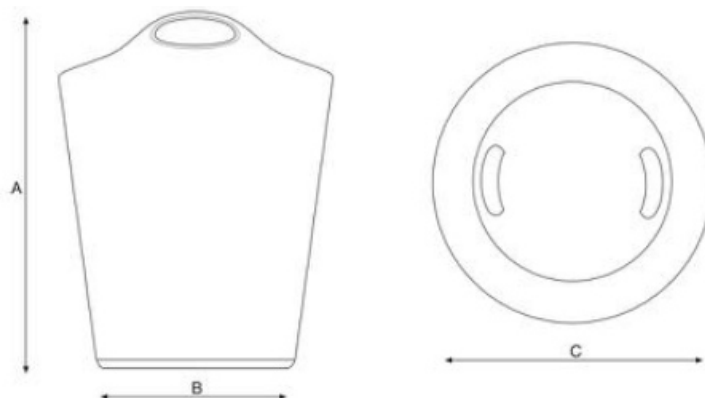

Product details

Sizes (cm)

A= 55

B= 34,5

C= 46