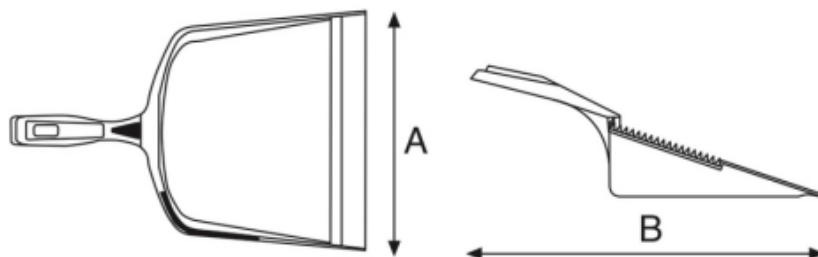

Product details

Sizes (cm)
A= 22
B= 32