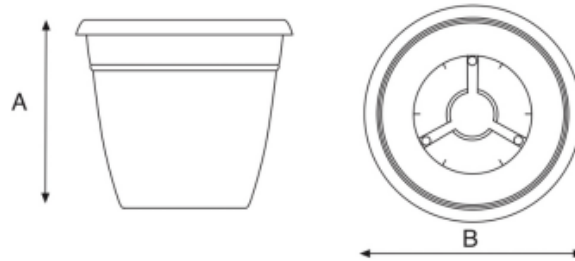

Package details

 Sizes (cm) 23 x 23 x 50
 Weight 3,9 Kg
 Pcs N. 25
 Type Tubular net

Product details

 Sizes (cm)
A= 18
B= 20

09013

Vaso da giardinaggio 25 cm - 8 lt
Garden pot 25 cm - 8 lt
Gartentopf 25 cm - 8 lt

Package details

 Sizes (cm)
27 x 27 x 55

 Weight
6,7 Kg

 Pcs
N. 25

 Type
Tubular net

Product details

 Sizes (cm)
A= 22,5
B= 25

09015

Vaso da giardinaggio 30 cm - 15 lt
Garden pot 30 cm - 15 lt
Gartentopf 30 cm - 15 lt

Package details

 Sizes (cm)
33 x 33 x 75

 Weight
10,9 Kg

 Pcs
N. 25

 Type
Tubular net

Product details

 Sizes (cm)
A= 27
B= 30