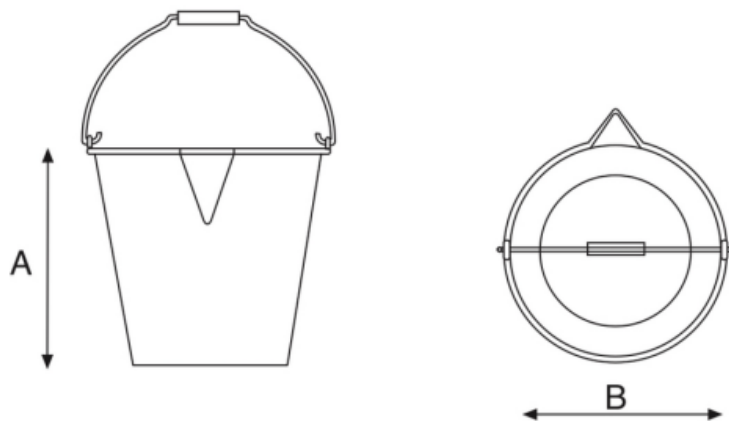

Product details

Sizes (cm)
A= 30
B= 33