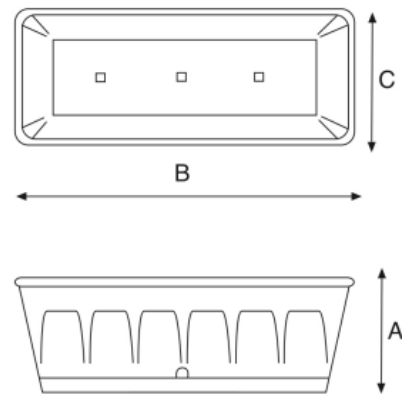

Product details

Sizes (cm)
A= 17
B= 60
C= 19,5