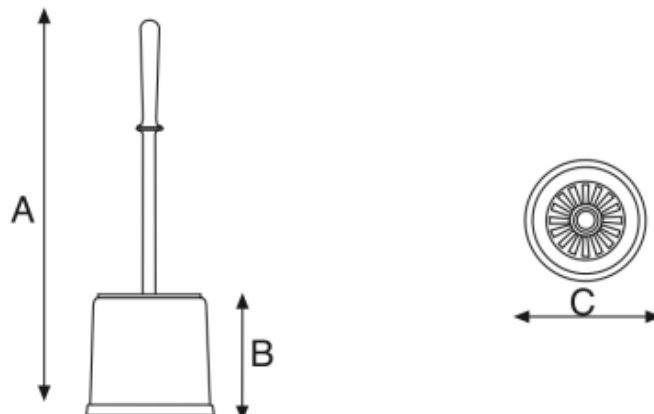

 Sizes (cm)	 Weight	 Pcs	 Type
47 x 47 x 41	5,2 Kg	N. 24	Box

Product details

 Sizes (cm)
A= 40
B= 11
C= 13

Scope
Brooms
Besen

17919

Scopa interni
Home broom
Besen für den Innenbereich

Package details

 Sizes (cm)

 Sizes (cm)

A= 28

B= 11

C= 5,5

17920

Scopa esterni
Outdoor broom
Straßenbesen

Package details

 Sizes (cm)
36 x 32 x 34