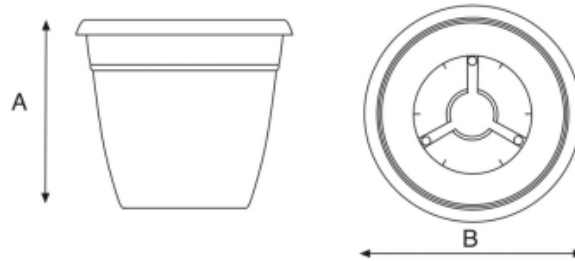

Product details

Sizes (cm)
A= 22,5
B= 25