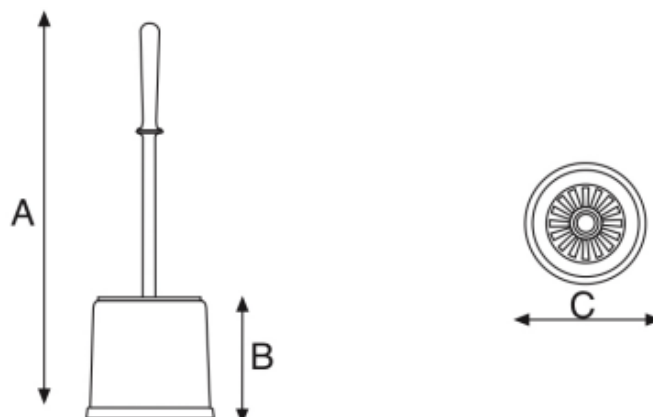

Product details

Sizes (cm)
A= 40
B= 11
C= 13